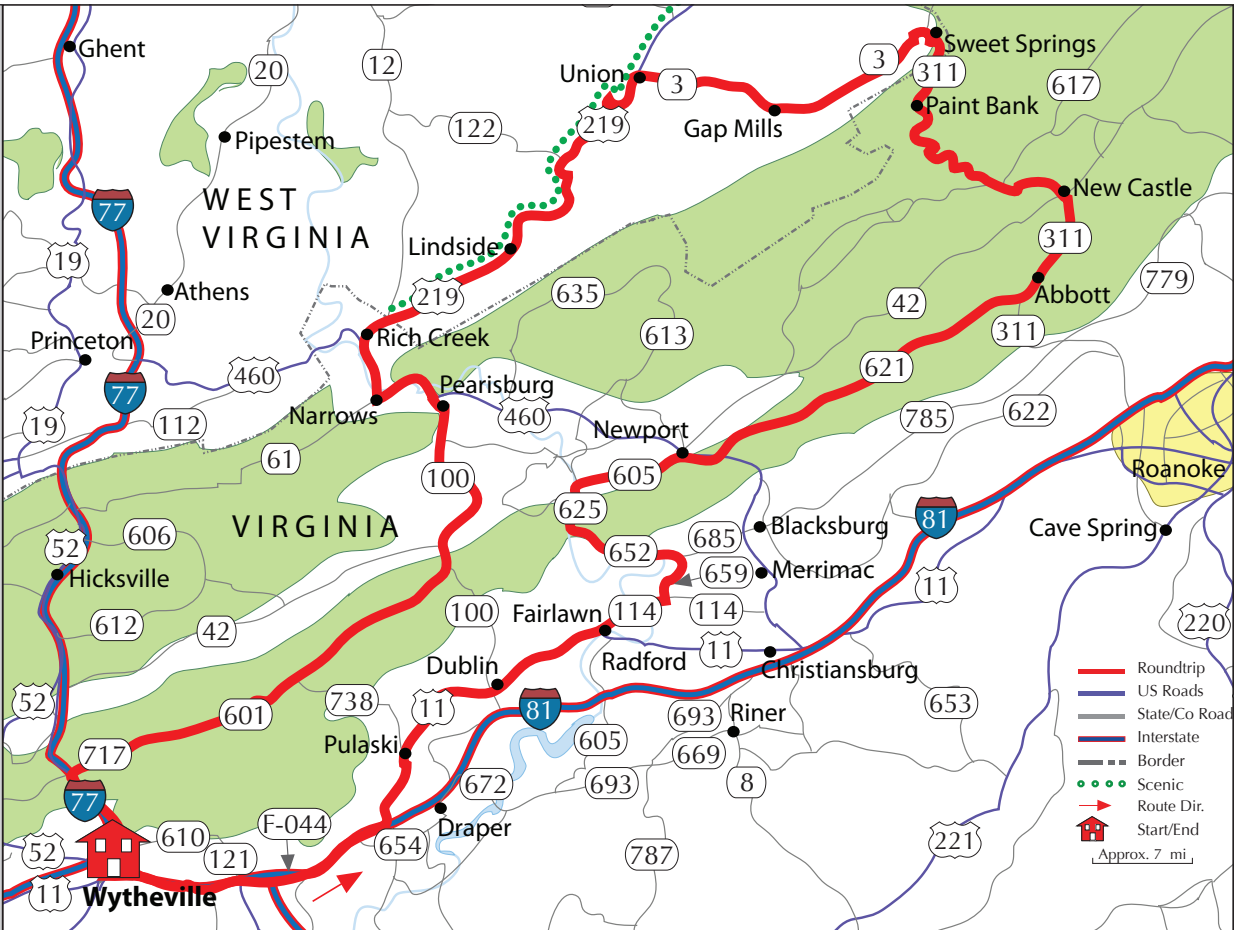

Tour 3 Shamrock Tour®: Wytheville, VA
 (Approx. 215 miles) Jan/Feb '16

RoadRunner Motorcycle
 TOURING & TRAVEL

GPS files available for download in each digital issue purchased or included in your subscription. Login at www.roadrunner.travel.

Tour 4 Shamrock Tour®: Wytheville, VA
 (Approx. 221 miles) Jan/Feb '16

RoadRunner Motorcycle
 TOURING & TRAVEL

GPS files available for download in each digital issue purchased or included in your subscription. Login at www.roadrunner.travel.