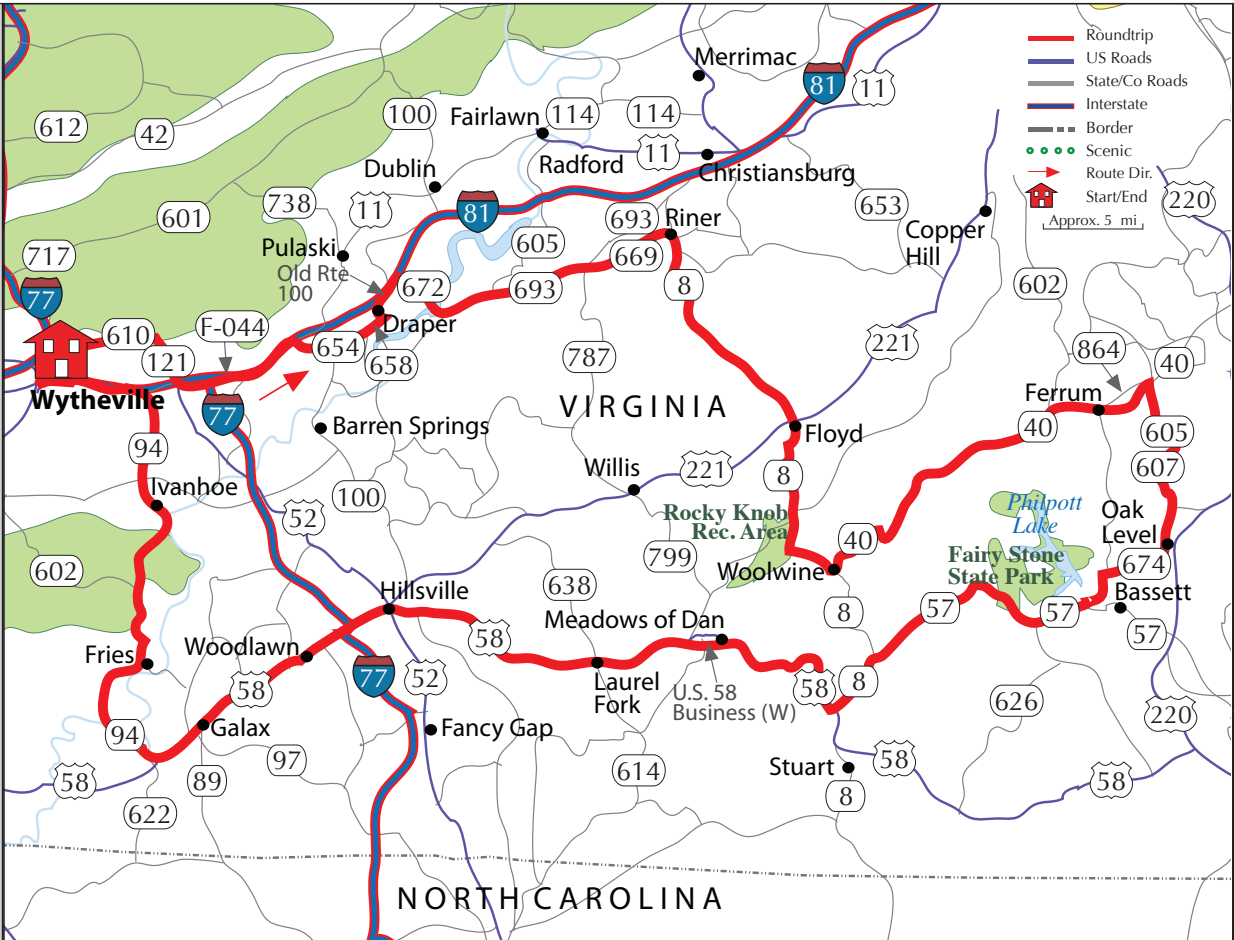

Tour 3 Shamrock Tour®: Wytheville, VA
 (Approx. 215 miles) Jan/Feb '16

RoadRunner Motorcycle
 TOURING & TRAVEL

GPS files available for download in each digital issue purchased or included in your subscription. Login at www.roadrunner.travel.

Tour 4 Shamrock Tour®: Wytheville, VA
 (Approx. 221 miles) Jan/Feb '16

RoadRunner Motorcycle
 TOURING & TRAVEL

GPS files available for download in each digital issue purchased or included in your subscription. Login at www.roadrunner.travel.